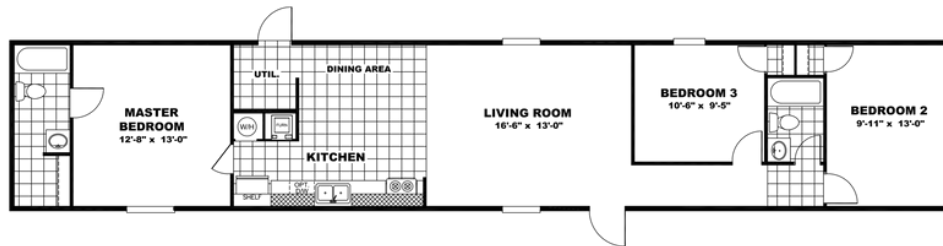

EXHILARATION

EXHILARATION Model number: 97TRS14763AH19

3 beds • 2 baths • 1064 sq.ft. • 14' width • 76' depth

Our home building facilities invest in continuous product and process improvements. Plans, dimensions, features, materials, specifications and availability are subject to change without notice or obligation. Renderings and floor plans are representative likenesses of our homes and may differ from the actual homes. We invite you to tour a Home Center near you and inspect the highest value in quality housing available or call (918) 686-0584 to speak with a Home Consultant. Copyright 2017, CMH. All rights reserved.

EXHILARATION Model number: 97TRS14763AH19

3 beds • 2 baths • 1064 sq.ft. • 14' width • 76' depth

Our home building facilities invest in continuous product and process improvements. Plans, dimensions, features, materials, specifications and availability are subject to change without notice or obligation. Renderings and floor plans are representative likenesses of our homes and may differ from the actual homes. We invite you to tour a Home Center near you and inspect the highest value in quality housing available or call (918) 686-0584 to speak with a Home Consultant. Copyright 2017, CMH. All rights reserved.