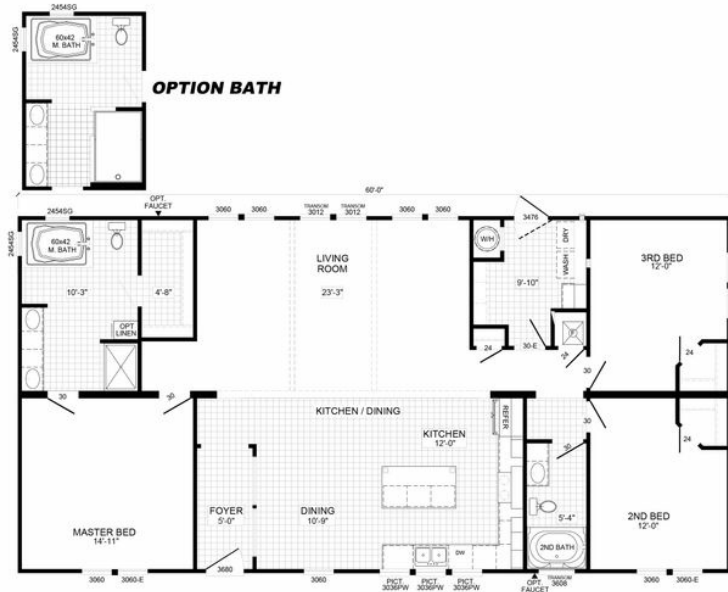

TAYLOR

TAYLOR Model number: 74DYN32603DH19

3 beds • 2 baths • 1920 sq.ft. • 32' width • 60' depth

Our home building facilities invest in continuous product and process improvements. Plans, dimensions, features, materials, specifications and availability are subject to change without notice or obligation. Renderings and floor plans are representative likenesses of our homes and may differ from the actual homes. We invite you to tour a Home Center near you and inspect the highest value in quality housing available or call (918) 686-0584 to speak with a Home Consultant. Copyright 2017, CMH. All rights reserved.

TAYLOR Model number: 74DYN32603DH19

3 beds • 2 baths • 1920 sq.ft. • 32' width • 60' depth

Our home building facilities invest in continuous product and process improvements. Plans, dimensions, features, materials, specifications and availability are subject to change without notice or obligation. Renderings and floor plans are representative likenesses of our homes and may differ from the actual homes. We invite you to tour a Home Center near you and inspect the highest value in quality housing available or call (918) 686-0584 to speak with a Home Consultant. Copyright 2017, CMH. All rights reserved.