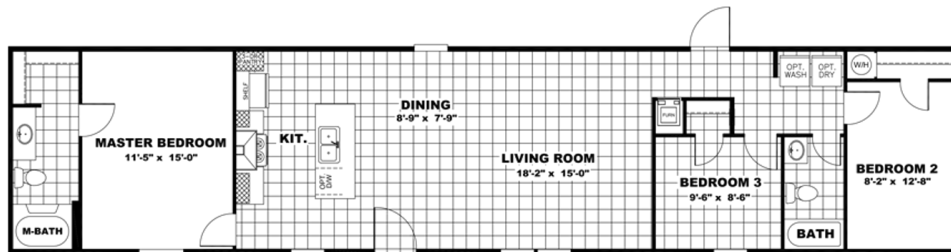

## THE BREEZE I Model number: 41SSP16723AH18

**3 beds • 2 baths • 1152 sq.ft. • 16' width • 72' depth**

Our home building facilities invest in continuous product and process improvements. Plans, dimensions, features, materials, specifications and availability are subject to change without notice or obligation. Renderings and floor plans are representative likenesses of our homes and may differ from the actual homes. We invite you to tour a Home Center near you and inspect the highest value in quality housing available or call (918) 686-0584 to speak with a Home Consultant. Copyright 2017, CMH. All rights reserved.